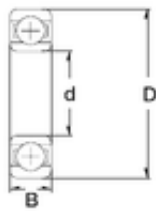

## NTN de Mexico, S.A.

4,763 mm x 7,938 mm x 3,175 mm ZEN  
R156-2TS deep groove ball bearings

Bearing No. R156-2TS

Size	4.763x7.938x3.175 mm
Bore Diameter	4,763 mm
Outer Diameter	7,938 mm
Width	3,175 mm
d	4,763 mm
D	7,938 mm
B	3,175 mm
C	3,175 mm
Basic dynamic load rating (C)	0,359 kN
Basic static load rating (C0)	0,15 kN
(Grease) Lubrication Speed	53000 r/min

R156-2TS Bearing 2D drawings and 3D CAD models