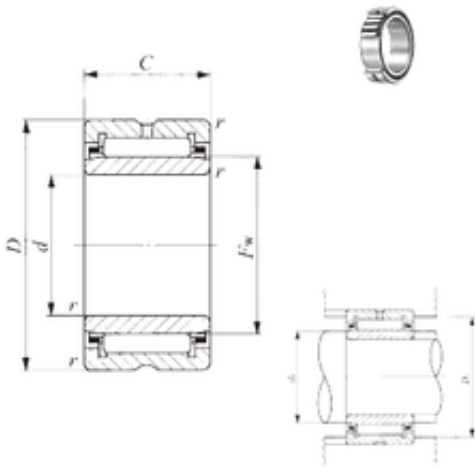

# NTN de Mexico, S.A.

440 mm x 600 mm x 160 mm IKO NA 4988  
needle roller bearings

Bearing No. NA 4988

Size	440x600x160 mm
Bore Diameter	440 mm
Outer Diameter	600 mm
Width	160 mm
d	440 mm
Fw	490 mm
D	600 mm
B	160 mm
C	160 mm
r min.	4 mm
da min.	456 mm
da max	487 mm
Da max.	584 mm
S	5 mm
Weight	131 Kg
Basic dynamic load rating (C)	1910 kN
Basic static load rating (C0)	5140 kN

NA 4988 Bearing 2D drawings and 3D CAD models