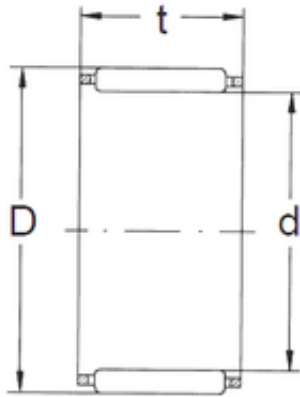

## FBJ K30X35X20 needle roller bearings

Bearing No. K30X35X20

Size	30x35x20 mm
Bore Diameter	30 mm
Outer Diameter	35 mm
Width	20 mm
d	30 mm
D	35 mm
T	20 mm
Weight	0,025 Kg
Basic dynamic load rating (C)	21,6 kN
Basic static load rating (C0)	37,5 kN
(Grease) Lubrication Speed	8500 r/min

K30X35X20 Bearing 2D drawings and 3D CAD models