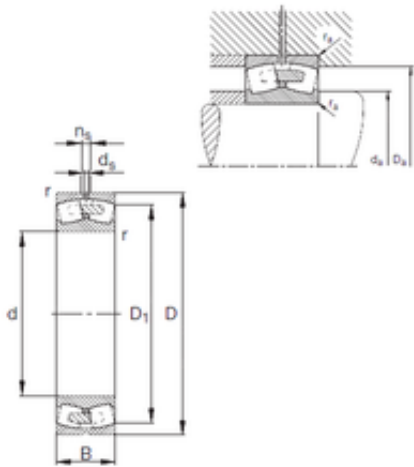

# NTN de Mexico, S.A.

400 mm x 600 mm x 148 mm FAG 23080-E1A-MB1 spherical roller bearings

Bearing No. 23080-E1A-MB1

23080-E1A-MB1 Bearing 2D drawings and 3D CAD models

Size	400x600x148 mm
Bore Diameter	400 mm
Outer Diameter	600 mm
Width	148 mm
d	400 mm
D	600 mm
B	148 mm
C	148 mm
n	23,5 mm
r min.	5 mm
D1	541,9 mm
da min.	418 mm
Da max.	582 mm
ra max.	4 mm
d5	12,5 r/min
Weight	147 Kg
Basic dynamic load rating (C)	3400 kN
Basic static load rating (C0)	5700 kN
Fatigue load limit (Pu)	465
Reference speed	700 r/min
Limiting speed	1 330 r/min
Calculation factor (e)	0,22
Calculation factor (Y0)	3
Calculation factor (Y1)	3,07
Calculation factor (Y2)	4,57