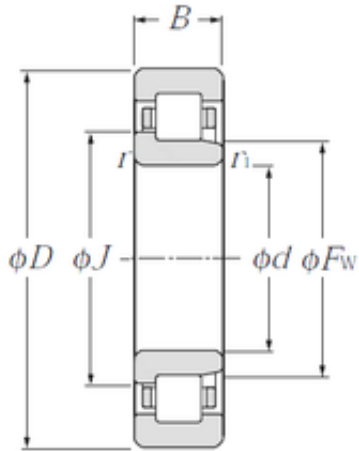

NTN de Mexico, S.A.

55 mm x 100 mm x 25 mm CYSD NJ2211E
cylindrical roller bearings

Bearing No. NJ2211E

Size	55x100x25 mm
Bore Diameter	55 mm
Outer Diameter	100 mm
Width	25 mm
d	55 mm
Fw	66 mm
D	100 mm
B	25 mm
C	25 mm
Weight	0,81 Kg
Basic dynamic load rating (C)	118 kN
Basic static load rating (C0)	94,8 kN
(Grease) Lubrication Speed	5300 r/min

NJ2211E Bearing 2D drawings and 3D CAD models